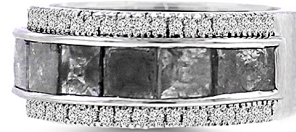

VIVAAN

Raw Luxury

YCD118

YET795

YRB23

Raw Luxury

VIVAAN ROSECUT SLICE DIAMONDS NECKLACE,
EARRINGS AND BANDS SET IN 18K GOLD

YP171

YR174

Raw Luxury

VIVAAN ROSECUT SLICE DIAMONDS PAISLEY SET IN 18K GOLD

YP378

YP380

YR340

Raw Luxury

VIVAAN ROSECUT SLICE DIAMONDS NECKLACE AND RINGS ACCENTED
WITH BURNT ORANGE AND BRILLIANT CUT DIAMONDS IN 18K GOLD

YP268

YR309C

YR

Raw Luxury

ROSE CUT SLICE DIAMOND NECKLACE BLACK AND BRILLIANT CUT DIAMONDS AT 18K GOLD
ROSE CUT SLICE DIAMOND BAND WITH BRILLIANT CUT DIAMOND IN 18K GOLD
FANCY CUT SALT AND PEPPER RING IN 18 K GOLD

YED813A

YED654A

YED630G

Raw Luxury

VIVAAN FANCY COLOR BRIOLETTE CUT DIAMOND DROP EARRING IN 18K GOLD
ROSE CUT SLICE DIAMOND DANGLE EARRINGS IN 18K GOLD

YCD28

Raw Luxury

VIVAAN FANCY COLOR, ICY DIAMOND, BEADS AND
BRIOLETTE NECKLACE IN 18K GOLD